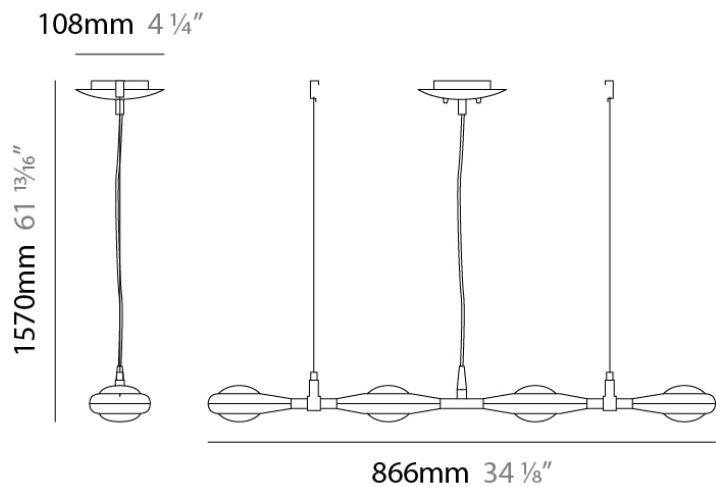

PROJECT
TYPE
NOTES
QUANTITY
DATE

SPACE SUSPENSION

D91123

GENERAL

Series: Space
Brand: Milan
Division: Design
Mounting Type: Suspension
Mounting Location: Ceiling
Subcategory: Pendant

PHYSICAL

Shape: Abstract
Length (mm): 866
Length (in): 34 1/4
Width (mm): 108
Width (in): 4 1/4
Height (mm): 1570
Height (in): 62
Weight (kg): 2.3
Weight (lbs): 5
Fixture Finish: Metallic Gray
Fixture Material: Aluminum

ELECTRICAL

Number of Lamps: 4
Lamp Type: LED Retrofit
Lamp Shape: MR16
Bulb Included: Bulb Not Included
Total Output Wattage (W): 12
Max. Wattage Per Lamp (W): 3
Lamp Base: GU10
Input Voltage (V): 120

LED

OPTICAL

RATINGS AND CERTIFICATIONS

Certified By: CSA Certified to UL and CSA Standards
IP rating: IP20